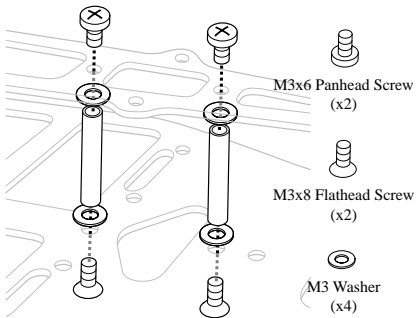

## Chassis Stiffener Posts

**Penguin**r/c

©1999

<http://www.penguinrc.com>

1230-P N Jefferson Street Anaheim CA 92807 • 714.630.9015 • 714.630.6250FAX

■ Shaded Images are existing parts

**Other parts included:** Aluminum Posts (x2)